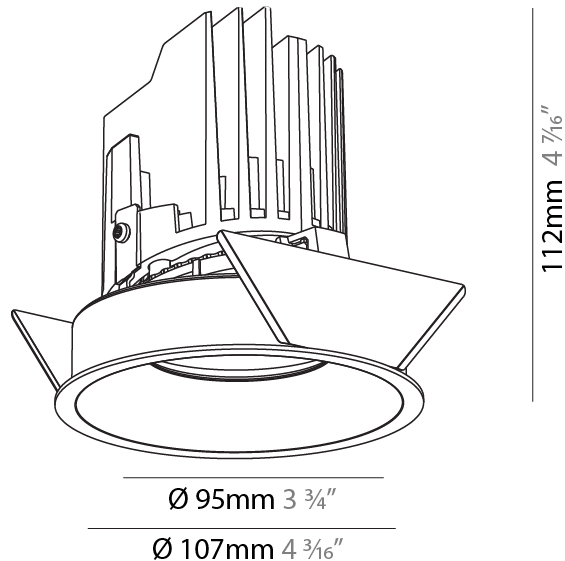

RATINGS AND CERTIFICATIONS

Certified By: Certified for North American Standards
IP rating: IP20