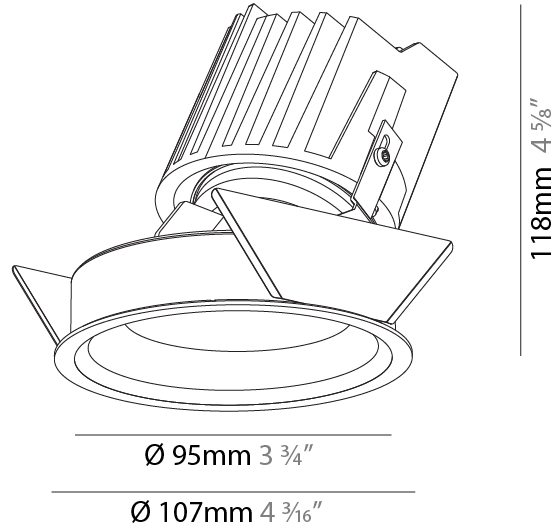

GENERAL

Series: Bioniq
Subseries: Bioniq Round Wallwash
Brand: Prolicht
Division: Architectural
Mounting Type: Recessed
Mounting Location: Ceiling
Subcategory: Downlight

PHYSICAL

Shape: Round
Diameter (mm): 107
Diameter (in): 4 3/16
Height (mm): 118
Height (in): 4 5/8
Ceiling Thickness (mm): 10 / 12.5 / 15
Ceiling Thickness (in): 3/8 or 1/2 or 9/16
Min. Recessing Depth (mm): 140
Min. Recessing Depth (in): 5 1/2
Light Distribution: Adjustable / Asymmetric
Weight (kg): 0.456
Weight (lbs): 1
Fixture Finish: SSR / BKV / CWI / CRY / HAB / LAG / UFT / ITA / RUA / RUR / MIC / FTG / MYG / TWT / LOD / PUS / FRO / FUP / KIA / POP / BLS / SPG / MEY / GOH / GUM / CHC / COM / ABZ / JAG / OBR / MOS / ROR
Fixture Material: Aluminum Die Cast
Cut-out Measurements: 98mm / 3 7/8"

ELECTRICAL

Lamp Type: LED (Zhaga Standard)
Total Output Wattage (W): 15
Dimming: Dali Dimming
Driver Included: No
Driver Location: Recessed Housing
Driver Type: Constant Current - 120Vac
Housing: See components
Input Voltage (V): 120
Constant Current (MA): 350

LED

Number of LEDs: 1
Color Temperature (°K): Warm Dim
Max. Delivered Lumen (lm): 850
Nominal Lumen (lm): 1140
CRI: >90 CRI
Lamp Life (hrs): 50000

OPTICAL

Reflector: 20 / 40 / 60
Adjustability: Fixed

RATINGS AND CERTIFICATIONS

Certified By: Certified for North American Standards
IP rating: IP20

PROJECT	_____
TYPE	_____
SPECIFIER	_____
QUANTITY	_____
DATE	_____