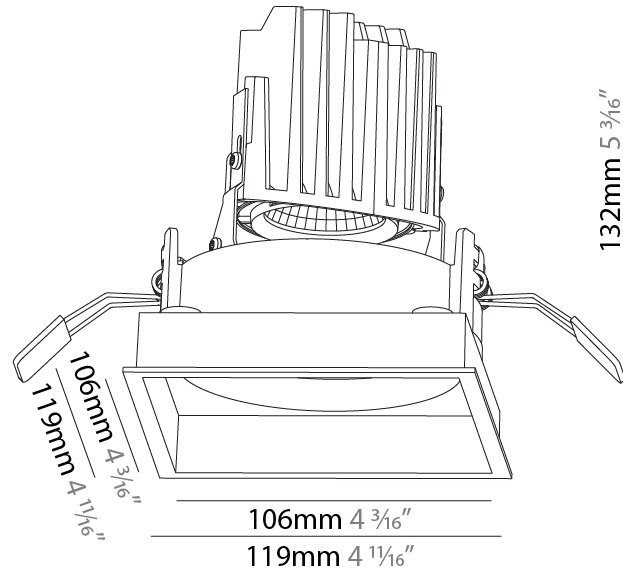

GENERAL

Series: Bioniq
Subseries: Bioniq Square Adjustable
Brand: Prolicht
Division: Architectural
Mounting Type: Recessed
Mounting Location: Ceiling
Subcategory: Downlight

PHYSICAL

Shape: Square
Length (mm): 119
Length (in): 4 ¹¹/₁₆"
Width (mm): 119
Width (in): 4 ¹¹/₁₆"
Depth (mm): 132
Depth (in): 5 ³/₁₆"
Min. Recessing Depth (mm): 150
Min. Recessing Depth (in): 5 ⁷/₈"
Light Distribution: Adjustable / Downlight
Weight (kg): 0.544
Weight (lbs): 1.2
Fixture Finish: SSR / BKV / CWI / CRY / HAB / LAG / UFT / ITA / RUA / RUR / MIC / FTG / MYG / TWT / LOD / PUS / FRO / FUP / KIA / POP / BLS / SPG / MEY / GOH / GUM / CHC / COM / ABZ / JAG / OBR / MOS / ROR
Fixture Material: Aluminum Die Cast
Cut-out Measurements: 114mm / 4 1/2" x 114mm / 4 1/2"

ELECTRICAL

Lamp Type: LED (Zhaga Standard)
Total Output Wattage (W): 15
Dimming: Dali Dimming
Driver Included: No
Driver Location: Recessed Housing
Driver Type: Constant Current - 120Vac
Housing: See components
Input Voltage (V): 120
Constant Current (MA): 350

LED

Number of LEDs: 1
Color Temperature (°K): Warm Dim
Max. Delivered Lumen (lm): 760
Nominal Lumen (lm): 1140
CRI: >90 CRI
Lamp Life (hrs): 50000

OPTICAL

Reflector°: 20 / 40 / 60
Adjustability: Rotational 355°; Tilt 30°

RATINGS AND CERTIFICATIONS

Certified By: Certified for North American Standards
IP rating: IP20