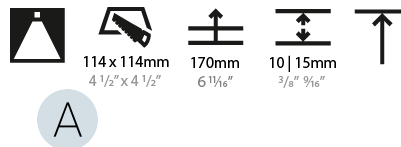

GENERAL

Series: Bioniq
Subseries: Bioniq Square Deep
Brand: Prolicht
Division: Architectural
Mounting Type: Recessed
Mounting Location: Ceiling
Subcategory: Downlight

PHYSICAL

Shape: Square
Length (mm): 119
Length (in): 4 11/16
Width (mm): 119
Width (in): 4 11/16
Depth (mm): 150
Depth (in): 5 7/8
Ceiling Thickness (mm): 10 / 12.5 / 15
Ceiling Thickness (in): 3/8 or 1/2 or 9/16
Min. Recessing Depth (mm): 170
Min. Recessing Depth (in): 6 11/16
Light Distribution: Downlight
Weight (kg): 0.592
Weight (lbs): 1.31
Fixture Finish: SSR / BKV / CWI / CRY / HAB / LAG / UFT / ITA / RUA / RUR / MIC / FTG / MYG / TWT / LOD / PUS / FRO / FUP / KIA / POP / BLS / SPG / MEY / GOH / GUM / CHC / COM / ABZ / JAG / OBR / MOS / ROR
Fixture Material: Aluminum Die Cast
Cut-out Measurements: 114mm / 4 1/2" x 114mm / 4 1/2"

ELECTRICAL

Lamp Type: LED (Zhaga Standard)
Total Output Wattage (W): 15
Dimming: Dali Dimming
Driver Included: No
Driver Location: Recessed Housing
Driver Type: Constant Current 120Vac
Housing: See components
Input Voltage (V): 120
Constant Current (MA): 350

LED

Number of LEDs: 1
Color Temperature (°K): Warm Dim
Max. Delivered Lumen (lm): 760
Nominal Lumen (lm): 1140
CRI: >90 CRI
Lamp Life (hrs): 50000

OPTICAL

Reflector: 20 / 40 / 60
Adjustability: Rotational 35°; Tilt 30°

RATINGS AND CERTIFICATIONS

Certified By: Certified for North American Standards
IP rating: IP20