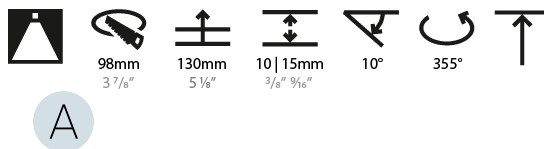

RATINGS AND CERTIFICATIONS

Certified By: Certified for North American Standards
IP rating: IP20