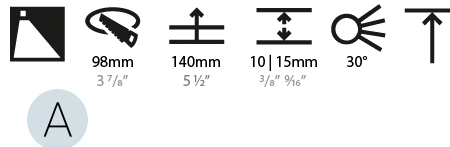

GENERAL

Series: Bioniq
Subseries: Bioniq Round Wallwash
Brand: Prolicht
Division: Architectural
Mounting Type: Recessed
Mounting Location: Ceiling
Subcategory: Downlight

PHYSICAL

Shape: Round
Diameter (mm): 107
Diameter (in): 4 3/16
Height (mm): 118
Height (in): 4 5/8
Ceiling Thickness (mm): 10 / 12.5 / 15
Ceiling Thickness (in): 3/8 or 1/2 or 9/16
Min. Recessing Depth (mm): 140
Min. Recessing Depth (in): 5 1/2
Light Distribution: Adjustable / Asymmetric
Weight (kg): 0.456
Weight (lbs): 1
Fixture Finish: SSR / BKV / CWI / CRY / HAB / LAG / UFT / ITA / RUA / RUR / MIC / FTG / MYG / TWT / LOD / PUS / FRO / FUP / KIA / POP / BLS / SPG / MEY / GOH / GUM / CHC / COM / ABZ / JAG / OBR / MOS / ROR
Fixture Material: Aluminum Die Cast
Cut-out Measurements: 98mm / 3 7/8"

ELECTRICAL

Lamp Type: LED (Zhaga Standard)
Total Output Wattage (W): 15
Dimming: Dali Dimming
Driver Included: No
Driver Location: Recessed Housing
Driver Type: Constant Current - 120Vac
Housing: See components
Input Voltage (V): 120
Constant Current (MA): 350

LED

Number of LEDs: 1
Color Temperature (°K): Warm Dim
Max. Delivered Lumen (lm): 850
Nominal Lumen (lm): 1140
CRI: >90 CRI
Lamp Life (hrs): 50000

OPTICAL

Reflector: 20 / 40 / 60
Adjustability: Fixed

RATINGS AND CERTIFICATIONS

Certified By: Certified for North American Standards
IP rating: IP20

PROJECT	_____
TYPE	_____
SPECIFIER	_____
QUANTITY	_____
DATE	_____